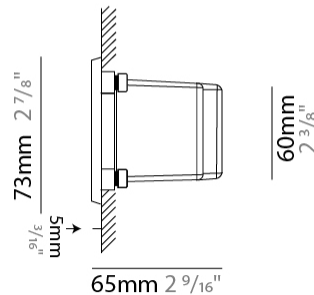

GENERAL

Series: New Green
Subseries: New Green M
Brand: Side
Division: Exterior
Mounting Type: Recessed
Mounting Location: Wall
Subcategory: Step Light

PHYSICAL

Shape: Rectangle
Length (mm): 202
Length (in): 7 ¹⁵/₁₆
Width (mm): 73
Width (in): 2 ⁷/₈
Height (mm): 65
Height (in): 2 ⁹/₁₆
Min. Recessing Depth (mm): 70
Min. Recessing Depth (in): 2 ³/₄
Light Distribution: Asymmetric
Weight (kg): 0.8
Weight (lbs): 1.76
Diffuser: Clear tempered glass
Gasket: Silicone rubber
Fixture Finish: WHI / BLK / GRY
Fixture Material: Aluminum Die Cast

ELECTRICAL

Lamp Type: LED (Zhaga Standard)
Input Wattage (W): 3.65
Total Output Wattage (W): 2.97
Dimming: Non-Dimmable
Driver Included: No
Driver Location: Remote
Driver Type: Constant Current - 120Vac
Driver Class: Class 2
Input Voltage (V): 120 - 277
Constant Current (mA): 350
Upon Request: 0-10Vdc dimming / Phase dimming 120Vac / Non-dimming 120/277Vac

LED

Color Temperature (°K): 3000 / 4000
Max. Delivered Lumen (lm): 195.7 / 204.4
Nominal Lumen (lm): 450 / 470
CRI: >90 CRI
Lamp Life (hrs): 50000

OPTICAL

Optic°: Asymmetrical

RATINGS AND CERTIFICATIONS

Certified By: Certified for North American Standards
IP rating: IP65
IK Rating: IK07

PROJECT
TYPE
SPECIFIER
QUANTITY
DATE